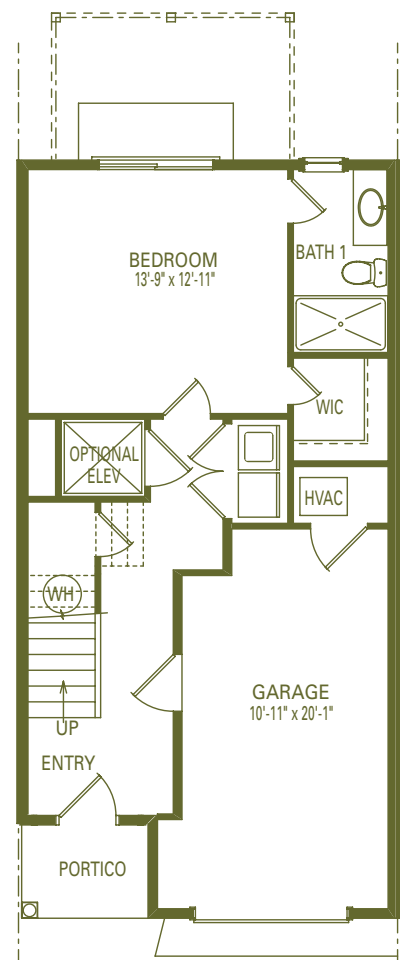

First Floor Plans

2,012 sq. ft.

Interior Unit

1-K

Living Area: 505 sq. ft.
Garage: 262 sq. ft.

1-KA

Living Area: 505 sq. ft.
Garage: 262 sq. ft.

1-KB

Living Area: 505 sq. ft.
Garage: 262 sq. ft.

1-K
Standard

1-KA
Family Room Option

1-KB
Bedroom Option

Dimensions on floor plans are approximate and subject to change.

Second Floor Plans

2,012 sq. ft.

Interior Unit

2-K

Living Area: 720 sq. ft.
Deck: 96 sq. ft.
Covered Deck: 67 sq. ft.

2-KA

Living Area: 720 sq. ft.
Deck: 96 sq. ft.
Covered Deck: 67 sq. ft.

2-K
Standard

2-KA
Country Kitchen Option

Dimensions on floor plans are approximate and subject to change.

Deck: 128 sq. ft.

3-K
Standard

3-KE
Deluxe Master Option

Dimensions on floor plans are approximate and subject to change.

First Floor Plans

2,023 sq. ft.

End Unit

1-S