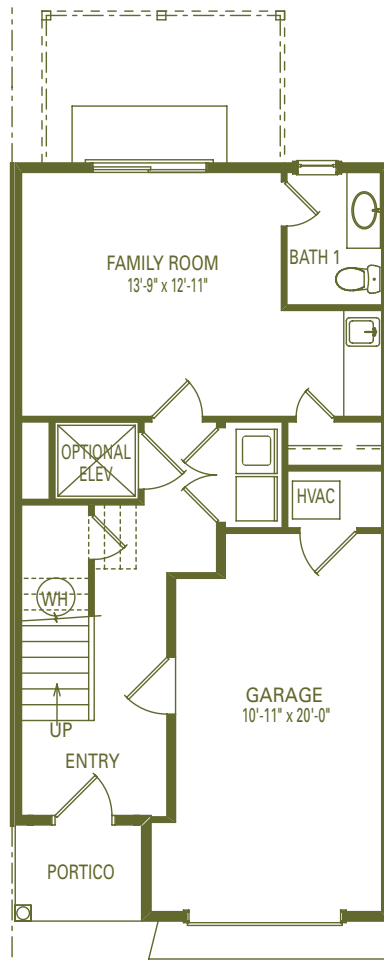

First Floor Plans

2,012 sq. ft.

Interior Unit

1-K

Living Area: 505 sq. ft.
Garage: 262 sq. ft.

1-KA

Living Area: 505 sq. ft.
Garage: 262 sq. ft.

1-KB

Living Area: 505 sq. ft.
Garage: 262 sq. ft.

1-K
Standard

1-KA
Family Room Option

1-KB
Bedroom Option

Dimensions on floor plans are approximate and subject to change.

Second Floor Plans

2,012 sq. ft.

Interior Unit

2-K

Living Area: 720 sq. ft.
Deck: 96 sq. ft.
Covered Deck: 67 sq. ft.

2-KA

Living Area: 720 sq. ft.
Deck: 96 sq. ft.
Covered Deck: 67 sq. ft.

2-K
Standard

2-KA
Country Kitchen Option

Dimensions on floor plans are approximate and subject to change.

Deck: 128 sq. ft.

3-K
Standard

3-KE
Deluxe Master Option

Dimensions on floor plans are approximate and subject to change.

First Floor Plans

2,023 sq. ft.

End Unit

1-S