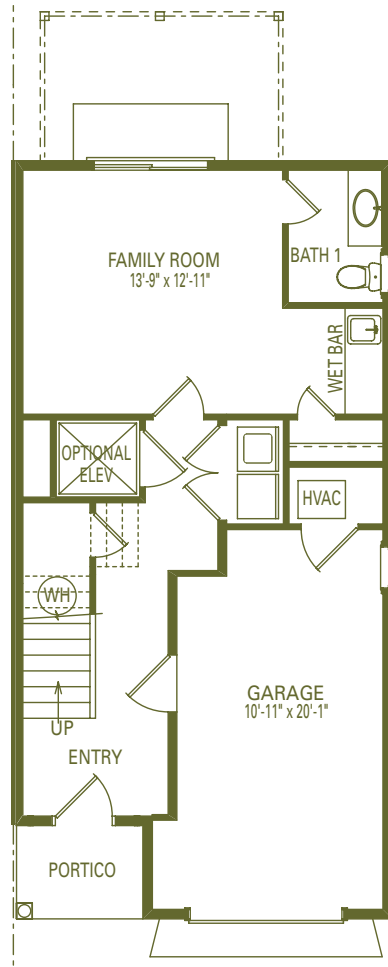

1-SA
Family Room Option