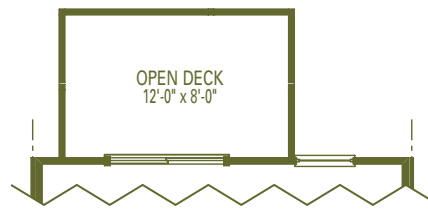

Third Floor Plans

2,012 sq. ft.

Interior Unit

3-K

Living Area: 787 sq. ft.

3-KE

Living Area: 787 sq. ft.

Third Floor Deck Option

Deck: 128 sq. ft.