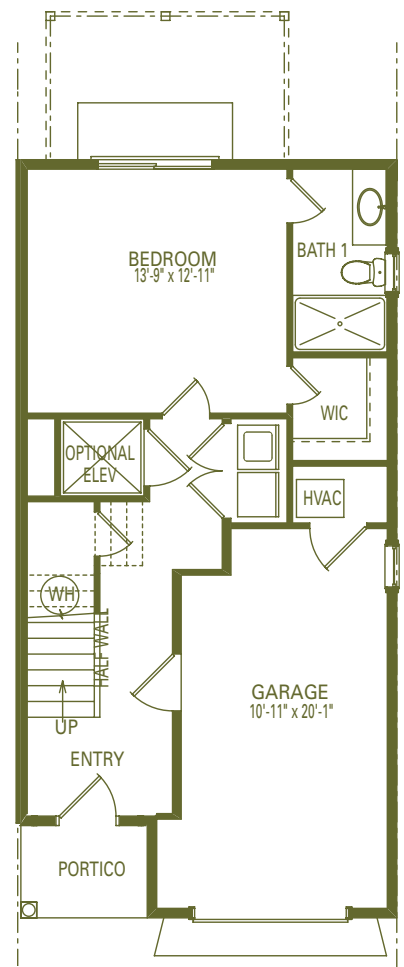

1-SB
Bedroom Option

Dimensions on floor plans are approximate and subject to change.