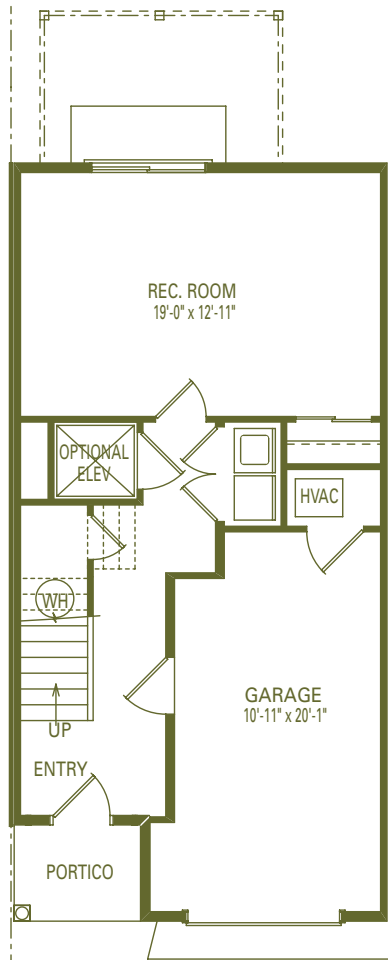

First Floor Plans

2,012 sq. ft.

Interior Unit

1-K

Living Area: 505 sq. ft.
Garage: 262 sq. ft.

1-KA

Living Area: 505 sq. ft.
Garage: 262 sq. ft.

1-KB

Living Area: 505 sq. ft.
Garage: 262 sq. ft.

1-K
Standard

1-KA
Family Room Option

1-KB
Bedroom Option

Dimensions on floor plans are approximate and subject to change.

Second Floor Plans

2,012 sq. ft.

Interior Unit

2-K

Living Area: 720 sq. ft.
Deck: 96 sq. ft.
Covered Deck: 67 sq. ft.

2-KA

Living Area: 720 sq. ft.
Deck: 96 sq. ft.
Covered Deck: 67 sq. ft.

2-K
Standard

2-KA
Country Kitchen Option

Dimensions on floor plans are approximate and subject to change.

Deck: 128 sq. ft.

3-K
Standard

3-KE
Deluxe Master Option

Dimensions on floor plans are approximate and subject to change.

First Floor Plans

2,023 sq. ft.

End Unit

1-S