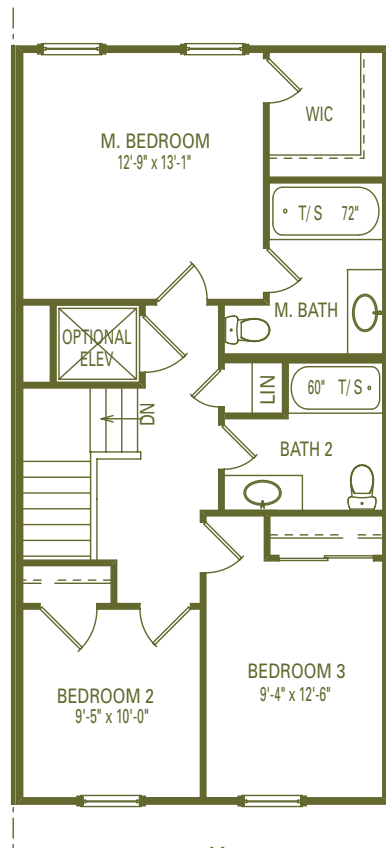

Living Area: 505 sq. ft.
Garage: 262 sq. ft.

1-K
Standard

1-KA
Family Room Option

1-KB
Bedroom Option

Dimensions on floor plans are approximate and subject to change.

Second Floor Plans

2,012 sq. ft.

Interior Unit

2-K

Living Area: 720 sq. ft.
Deck: 96 sq. ft.
Covered Deck: 67 sq. ft.

2-KA

Living Area: 720 sq. ft.
Deck: 96 sq. ft.
Covered Deck: 67 sq. ft.

2-K
Standard

2-KA
Country Kitchen Option

Dimensions on floor plans are approximate and subject to change.

Third Floor Plans

2,012 sq. ft.

Interior Unit

3-K

Living Area: 787 sq. ft.

3-KE

Living Area: 787 sq. ft.

Third Floor Deck Option

Deck: 128 sq. ft.

3-K
Standard

3-KE
Deluxe Master Option

Dimensions on floor plans are approximate and subject to change.

First Floor Plans

2,023 sq. ft.

End Unit

1-S