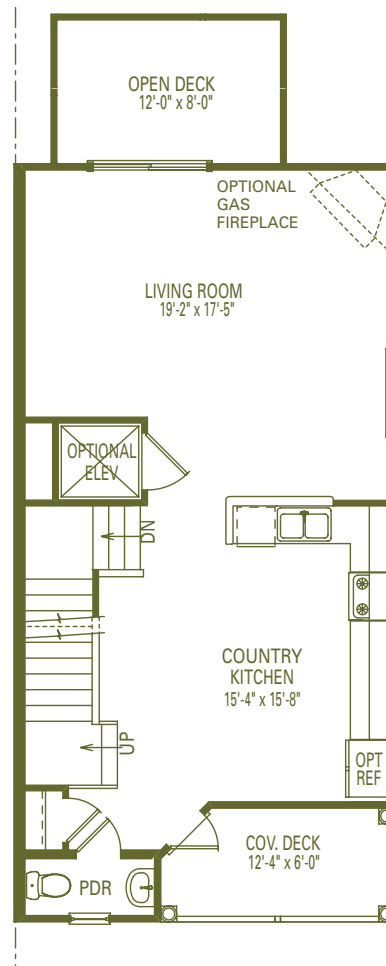

First Floor Plans

2,012 sq. ft.

Interior Unit

1-K

Living Area: 505 sq. ft.
Garage: 262 sq. ft.

1-KA

Living Area: 505 sq. ft.
Garage: 262 sq. ft.

1-KB

Living Area: 505 sq. ft.
Garage: 262 sq. ft.

1-K
Standard

1-KA
Family Room Option

1-KB
Bedroom Option

Dimensions on floor plans are approximate and subject to change.

Second Floor Plans

2,012 sq. ft.

Interior Unit

Dimensions on floor plans are approximate and subject to change.

Second Floor Plans

2,023 sq. ft.

End Unit

2-S

Living Area: 722 sq. ft.
Deck: 96 sq. ft.
Covered Deck: 71 sq.ft.

2-SA

Living Area: 722 sq. ft.
Deck: 96 sq. ft.
Covered Deck: 71 sq.ft.

2-S
Standard

2-SA
Country Kitchen Option

Dimensions on floor plans are approximate and subject to change.

Third Floor Plans

2,023 sq. ft.

End Unit

3-S

Living Area: 793 sq. ft.