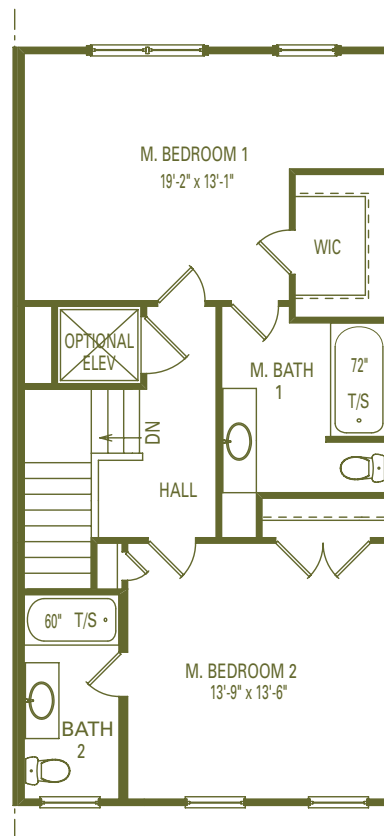

Third Floor Plans

2,023 sq. ft.

End Unit

3-S

Living Area: 793 sq. ft.

3-SE

Living Area: 793 sq. ft.

Third Floor Deck Option

Deck: 96 sq. ft.

Dimensions on floor plans are approximate and subject to change.