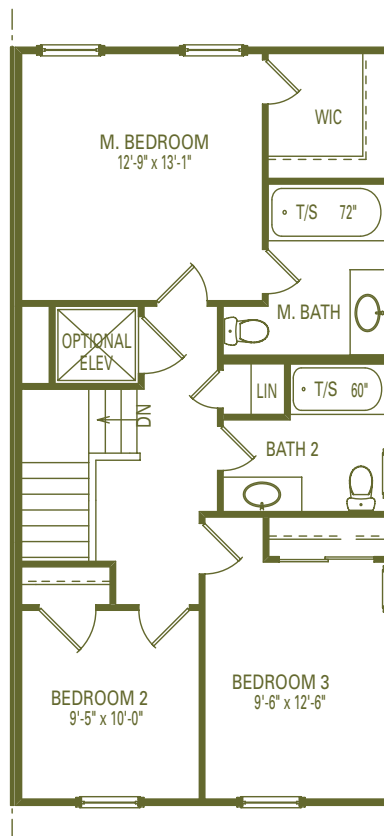

Third Floor Plans

2,023 sq. ft.

End Unit

3-S

Living Area: 793 sq. ft.

3-SE

Living Area: 793 sq. ft.

Third Floor Deck Option

Deck: 96 sq. ft.

Dimensions on floor plans are approximate and subject to change.