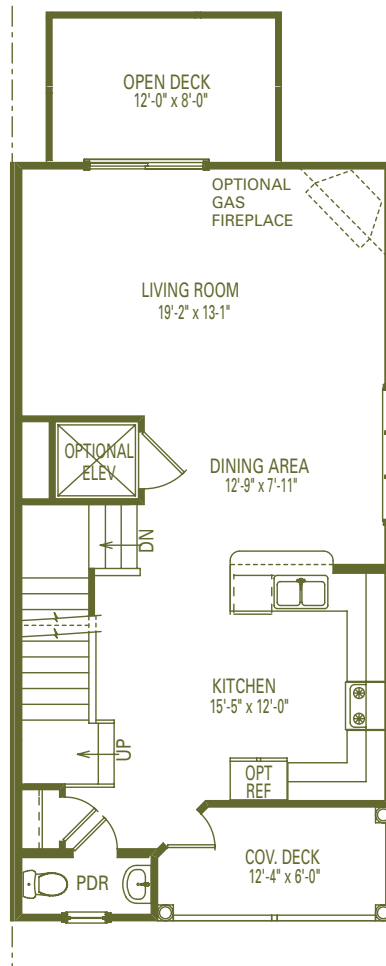

First Floor Plans

2,012 sq. ft.

Interior Unit

1-K

Living Area: 505 sq. ft.
Garage: 262 sq. ft.

1-KA

Living Area: 505 sq. ft.
Garage: 262 sq. ft.

1-KB

Living Area: 505 sq. ft.
Garage: 262 sq. ft.

1-K
Standard

1-KA
Family Room Option

1-KB
Bedroom Option

Dimensions on floor plans are approximate and subject to change.

Second Floor Plans

2,012 sq. ft.

Interior Unit

Dimensions on floor plans are approximate and subject to change.

Second Floor Plans

2,023 sq. ft.

End Unit

2-S

Living Area: 722 sq. ft.
Deck: 96 sq. ft.
Covered Deck: 71 sq.ft.

2-SA

Living Area: 722 sq. ft.
Deck: 96 sq. ft.
Covered Deck: 71 sq.ft.

2-S
Standard

2-SA
Country Kitchen Option

Dimensions on floor plans are approximate and subject to change.

Third Floor Plans

2,023 sq. ft.

End Unit

3-S

Living Area: 793 sq. ft.