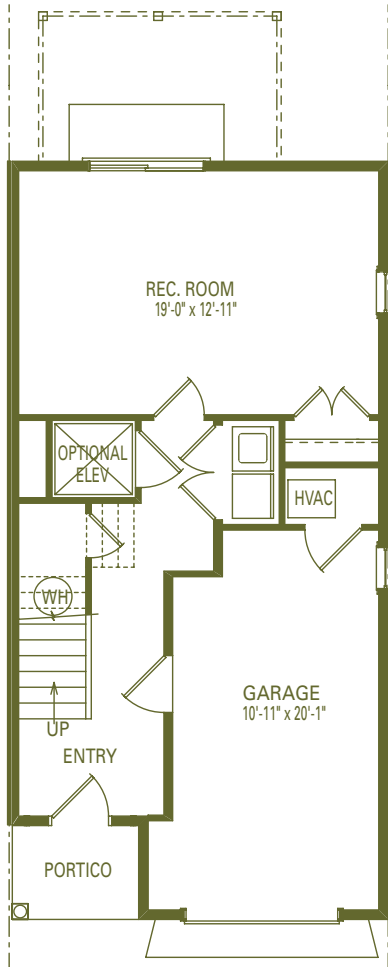

First Floor Plans

2,023 sq. ft.

End Unit

1-S

Living Area: 508 sq. ft.
Garage: 252 sq. ft.

1-SA

Living Area: 508 sq. ft.
Garage: 252 sq. ft.

1-SB

Living Area: 508 sq. ft.
Garage: 252 sq. ft.

1-S
Standard