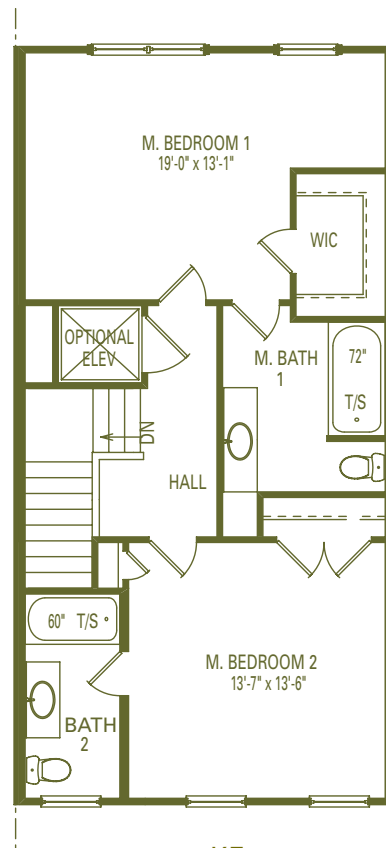

First Floor Plans

2,012 sq. ft.

Interior Unit

1-K

Living Area: 505 sq. ft.
Garage: 262 sq. ft.

1-KA

Living Area: 505 sq. ft.
Garage: 262 sq. ft.

1-KB

Living Area: 505 sq. ft.
Garage: 262 sq. ft.

1-K
Standard

1-KA
Family Room Option

1-KB
Bedroom Option

Dimensions on floor plans are approximate and subject to change.

Second Floor Plans

2,012 sq. ft.

Interior Unit

Third Floor Plans

2,012 sq. ft.

Interior Unit

3-K

Living Area: 787 sq. ft.

3-KE

Living Area: 787 sq. ft.

Third Floor Deck Option

Deck: 128 sq. ft.

3-K
Standard

3-KE
Deluxe Master Option

Dimensions on floor plans are approximate and subject to change.

First Floor Plans

2,023 sq. ft.

End Unit

1-S