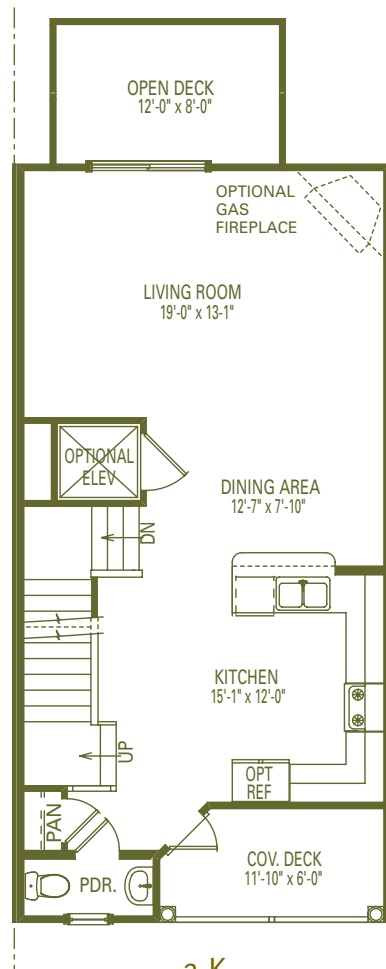

First Floor Plans

2,012 sq. ft.

Interior Unit

1-K

Living Area: 505 sq. ft.
Garage: 262 sq. ft.

1-KA

Living Area: 505 sq. ft.
Garage: 262 sq. ft.

1-KB

Living Area: 505 sq. ft.
Garage: 262 sq. ft.

1-K
Standard

1-KA
Family Room Option

1-KB
Bedroom Option

Dimensions on floor plans are approximate and subject to change.

Second Floor Plans

2,012 sq. ft.

Interior Unit

2-K

Living Area: 720 sq. ft.
Deck: 96 sq. ft.
Covered Deck: 67 sq. ft.

2-KA

Living Area: 720 sq. ft.
Deck: 96 sq. ft.
Covered Deck: 67 sq. ft.

2-K
Standard

2-KA
Country Kitchen Option

Dimensions on floor plans are approximate and subject to change.

Deck: 128 sq. ft.

3-K
Standard

3-KE
Deluxe Master Option

Dimensions on floor plans are approximate and subject to change.

First Floor Plans

2,023 sq. ft.

End Unit

1-S