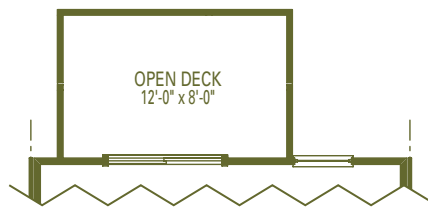

Third Floor Plans

2,023 sq. ft.

End Unit

3-S

Living Area: 793 sq. ft.

3-SE

Living Area: 793 sq. ft.

Third Floor Deck Option

Deck: 96 sq. ft.

Dimensions on floor plans are approximate and subject to change.